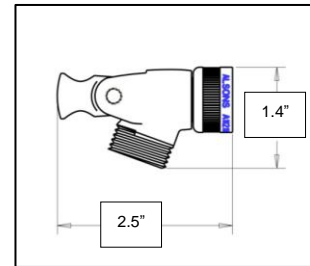

### European Style 5-Spray Hand Shower

425 Series

- Five spray selections
- 1/2" - 14 NPSM connection point
- Overall length: 8.9 in. (225 mm)
- Overall width: 3.3 in. (83 mm)
- Overall depth: 3.7 in. (95 mm)
- Flow rate of 2.5 gpm (9.5 lpm) @ 80 psi

### Pin Mount Swivel Connector

5002 Series

- Diameter at bottom of pin mount hole: 0.413 in. (10mm) – top tapered slightly smaller
- Overall length: 2.5 in. (62 mm)
- Overall width: 0.8 in. (20 mm)
- Overall height: 1.4 in. (36 mm)
- All components are manufactured in brass

### Classic 24" Wall Bar

25011 Series

- Concealed single screw mounting with tile offset
- Clear acrylic adjusting knob with metal threads
- Overall length: 26 in. (660 mm)
- Slide length: 23.2 in. (587 mm)
- Pin diameter: 0.417 in. (10.6 mm) – tapers slightly smaller
- Manufactured using metal and engineering grade plastics

### Stretchable Stainless Steel Hose

495DS Series

- Stainless steel material spiraled over rubber inner liner
- 1/2" - 14 NPSM brass plated connection points
- Overall length: 60 in. (1524 mm)
- Extended length: 82 in. (2083 mm)