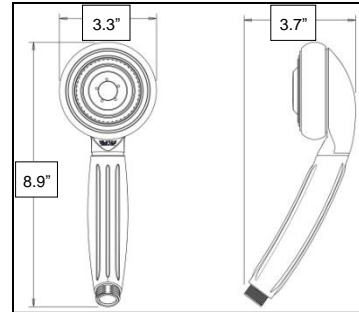

### European Style 5-Spray Hand Shower

425 Series

- Five spray selections
- 1/2" - 14 NPSM connection point
- Overall length: 8.9 in. (225 mm)
- Overall width: 3.3 in. (83 mm)
- Overall depth: 3.7 in. (95 mm)
- Flow rate of 2.5 gpm (9.5 lpm) @ 80 psi

### Pin Mount Swivel Connector

5002 Series

- Diameter at bottom of pin mount hole: 0.413 in. (10mm) – top tapered slightly smaller
- Overall length: 2.5 in. (62 mm)
- Overall width: 0.8 in. (20 mm)
- Overall height: 1.4 in. (36 mm)
- All components are manufactured in brass

### Classic 24" Wall Bar

25011 Series

- Concealed single screw mounting with tile offset
- Clear acrylic adjusting knob with metal threads
- Overall length: 26 in. (660 mm)
- Slide length: 23.2 in. (587 mm)
- Pin diameter: 0.417 in. (10.6 mm) – tapers slightly smaller
- Manufactured using metal and engineering grade plastics

### Stretchable Stainless Steel Hose

495DS Series

- Stainless steel material spiraled over rubber inner liner
- 1/2" - 14 NPSM brass plated connection points
- Overall length: 60 in. (1524 mm)
- Extended length: 82 in. (2083 mm)