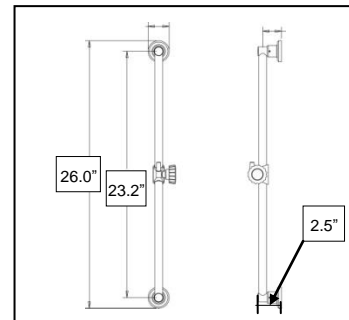

### European Style 5-Spray Hand Shower

425 Series

- Five spray selections
- 1/2" - 14 NPSM connection point
- Overall length: 8.9 in. (225 mm)
- Overall width: 3.3 in. (83 mm)
- Overall depth: 3.7 in. (95 mm)
- Flow rate of 2.5 gpm (9.5 lpm) @ 80 psi

### Pin Mount Swivel Connector

5002 Series

- Diameter at bottom of pin mount hole: 0.413 in. (10mm) – top tapered slightly smaller
- Overall length: 2.5 in. (62 mm)
- Overall width: 0.8 in. (20 mm)
- Overall height: 1.4 in. (36 mm)
- All components are manufactured in brass

### Classic 24" Wall Bar

25011 Series

- Concealed single screw mounting with tile offset
- Clear acrylic adjusting knob with metal threads
- Overall length: 26 in. (660 mm)
- Slide length: 23.2 in. (587 mm)
- Pin diameter: 0.417 in. (10.6 mm) – tapers slightly smaller
- Manufactured using metal and engineering grade plastics

### Stretchable Stainless Steel Hose

495DS Series

- Stainless steel material spiraled over rubber inner liner
- 1/2" - 14 NPSM brass plated connection points
- Overall length: 60 in. (1524 mm)
- Extended length: 82 in. (2083 mm)