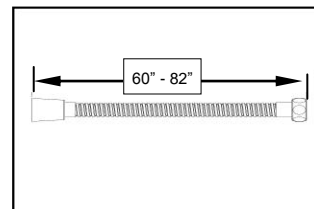

### European Style 5-Spray Hand Shower

425 Series

- Five spray selections
- 1/2" - 14 NPSM connection point
- Overall length: 8.9 in. (225 mm)
- Overall width: 3.3 in. (83 mm)
- Overall depth: 3.7 in. (95 mm)
- Flow rate of 2.5 gpm (9.5 lpm) @ 80 psi

### Pin Mount Swivel Connector

5002 Series

- Diameter at bottom of pin mount hole: 0.413 in. (10mm) – top tapered slightly smaller
- Overall length: 2.5 in. (62 mm)
- Overall width: 0.8 in. (20 mm)
- Overall height: 1.4 in. (36 mm)
- All components are manufactured in brass

### Classic 24" Wall Bar

25011 Series

- Concealed single screw mounting with tile offset
- Clear acrylic adjusting knob with metal threads
- Overall length: 26 in. (660 mm)
- Slide length: 23.2 in. (587 mm)
- Pin diameter: 0.417 in. (10.6 mm) – tapers slightly smaller
- Manufactured using metal and engineering grade plastics

### Stretchable Stainless Steel Hose

495DS Series

- Stainless steel material spiraled over rubber inner liner
- 1/2" - 14 NPSM brass plated connection points
- Overall length: 60 in. (1524 mm)
- Extended length: 82 in. (2083 mm)