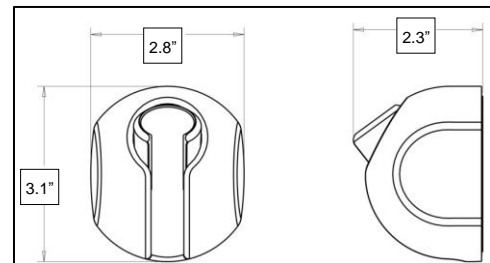

A MASCO Company
Phone: (800) 421-0001
Fax: (517) 439-9644
Internet: www.alsons.com

Push Button "Add-A-Shower" Shower Arm Mount System

410DPB Series

Push Button, Full Spray Hand Shower

462PB Series

- 1/2" - 14 NPSM connection point
- Overall height: 8.0 in. (204 mm)
- Overall width: 2.8 in. (71 mm)
- Overall depth: 2.2 in. (55 mm)
- Flow rate of 2.5 gpm (9.5 lpm) @ 80 psi
- Rub clean nozzles to remove mineral deposits
- Push button reduces water flow to a trickle

Wall Mount

3001 Series

- Installs using adhesive tape or concealed screws (both included)
- Accommodates conical hose nuts
- Overall height: 3.1 in. (80 mm)
- Overall width: 2.8 in. (70 mm)
- Overall depth: 2.3 in. (59 mm)
- Manufactured using engineering grade plastics

Rev. 01 01/10

A MASCO Company
 Phone: (800) 421-0001
 Fax: (517) 439-9644
 Internet: www.alsons.com

Push Button “Add-A-Shower” Shower Arm Mount System

410DPB Series

Flip Lever 3-Way Diverter

4929 Series

- Inlet: 1/2"-14 NPSM threaded connection
- Shower head outlet: 1/2"-14 NPT threaded connection
- Hand shower outlet: 1/2"-14 NPSM threaded connection
- Overall length: 3.0 in. (77 mm)
- Overall height: 2.7 in. (69 mm)
- Overall width: 3.8 in. (96 mm)
- Brass diverter attaches to standard shower arm
- Allows for operation of hand shower and shower either independently or together

UltraFlex® Hose

494C Series

- White hose with chrome ribbon; two conical nuts
- 1/2"-14 NPSM connection points
- Overall length - 70" (1778 mm)

WARNING: Plumbing Codes require that shower heads and hand showers provide a small but continuous flow of water (trickle) when in “PAUSE” mode. Because of this continuous flow, in certain circumstances pressure variations in the water line and/or changes in the position of shower temperature control handle while in “PAUSE” mode could result in dramatic changes to the temperature of the water when the shower head or hand shower is returned to the “ON” position.