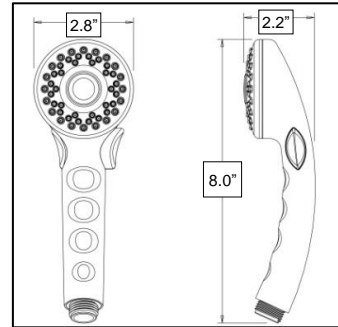

A MASCO Company
Phone: (800) 421-0001
Fax: (517) 439-9644
Internet: www.alsons.com

Push Button "Add-A-Shower" Shower Arm Mount System

410DPB Series

Push Button, Full Spray Hand Shower

462PB Series

- 1/2" - 14 NPSM connection point
- Overall height: 8.0 in. (204 mm)
- Overall width: 2.8 in. (71 mm)
- Overall depth: 2.2 in. (55 mm)
- Flow rate of 2.5 gpm (9.5 lpm) @ 80 psi
- Rub clean nozzles to remove mineral deposits
- Push button reduces water flow to a trickle

Wall Mount

3001 Series

- Installs using adhesive tape or concealed screws (both included)
- Accommodates conical hose nuts
- Overall height: 3.1 in. (80 mm)
- Overall width: 2.8 in. (70 mm)
- Overall depth: 2.3 in. (59 mm)
- Manufactured using engineering grade plastics

Rev. 01 01/10

A MASCO Company
 Phone: (800) 421-0001
 Fax: (517) 439-9644
 Internet: www.alsons.com

Push Button “Add-A-Shower” Shower Arm Mount System

410DPB Series

Flip Lever 3-Way Diverter

4929 Series

- Inlet: 1/2"-14 NPSM threaded connection
- Shower head outlet: 1/2"-14 NPT threaded connection
- Hand shower outlet: 1/2"-14 NPSM threaded connection
- Overall length: 3.0 in. (77 mm)
- Overall height: 2.7 in. (69 mm)
- Overall width: 3.8 in. (96 mm)
- Brass diverter attaches to standard shower arm
- Allows for operation of hand shower and shower either independently or together

UltraFlex® Hose

494C Series

- White hose with chrome ribbon; two conical nuts
- 1/2"-14 NPSM connection points
- Overall length - 70" (1778 mm)

WARNING: Plumbing Codes require that shower heads and hand showers provide a small but continuous flow of water (trickle) when in “PAUSE” mode. Because of this continuous flow, in certain circumstances pressure variations in the water line and/or changes in the position of shower temperature control handle while in “PAUSE” mode could result in dramatic changes to the temperature of the water when the shower head or hand shower is returned to the “ON” position.