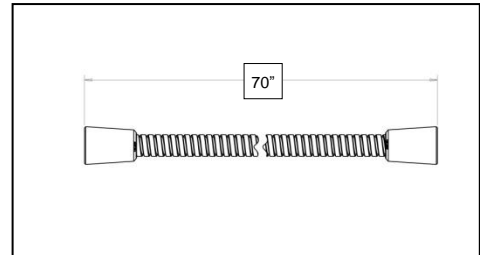

A MASCO Company
Phone: (800) 421-0001
Fax: (517) 439-9644
Internet: www.alsons.com

Push Button "Add-A-Shower" Shower Arm Mount System

410DPB Series

Push Button, Full Spray Hand Shower

462PB Series

- 1/2" - 14 NPSM connection point
- Overall height: 8.0 in. (204 mm)
- Overall width: 2.8 in. (71 mm)
- Overall depth: 2.2 in. (55 mm)
- Flow rate of 2.5 gpm (9.5 lpm) @ 80 psi
- Rub clean nozzles to remove mineral deposits
- Push button reduces water flow to a trickle

Wall Mount

3001 Series

- Installs using adhesive tape or concealed screws (both included)
- Accommodates conical hose nuts
- Overall height: 3.1 in. (80 mm)
- Overall width: 2.8 in. (70 mm)
- Overall depth: 2.3 in. (59 mm)
- Manufactured using engineering grade plastics

Rev. 01 01/10

A MASCO Company
 Phone: (800) 421-0001
 Fax: (517) 439-9644
 Internet: www.alsons.com

Push Button “Add-A-Shower” Shower Arm Mount System

410DPB Series

Flip Lever 3-Way Diverter

4929 Series

- Inlet: 1/2"-14 NPSM threaded connection
- Shower head outlet: 1/2"-14 NPT threaded connection
- Hand shower outlet: 1/2"-14 NPSM threaded connection
- Overall length: 3.0 in. (77 mm)
- Overall height: 2.7 in. (69 mm)
- Overall width: 3.8 in. (96 mm)
- Brass diverter attaches to standard shower arm
- Allows for operation of hand shower and shower either independently or together

UltraFlex® Hose

494C Series

- White hose with chrome ribbon; two conical nuts
- 1/2"-14 NPSM connection points
- Overall length - 70" (1778 mm)

WARNING: Plumbing Codes require that shower heads and hand showers provide a small but continuous flow of water (trickle) when in “PAUSE” mode. Because of this continuous flow, in certain circumstances pressure variations in the water line and/or changes in the position of shower temperature control handle while in “PAUSE” mode could result in dramatic changes to the temperature of the water when the shower head or hand shower is returned to the “ON” position.