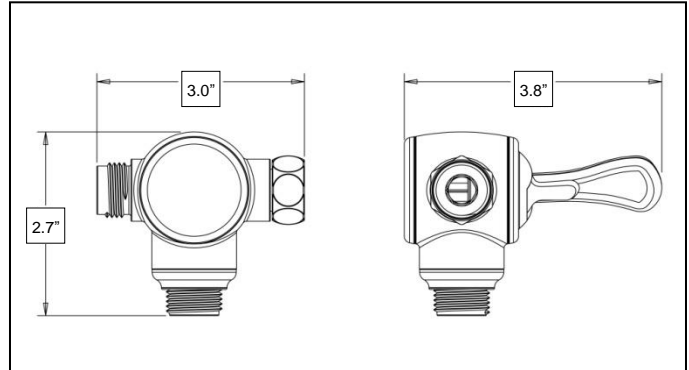

A MASCO Company
Phone: (800) 421-0001
Fax: (517) 439-9644
Internet: www.alsons.com

Push Button "Add-A-Shower" Shower Arm Mount System

410DPB Series

Push Button, Full Spray Hand Shower

462PB Series

- 1/2" - 14 NPSM connection point
- Overall height: 8.0 in. (204 mm)
- Overall width: 2.8 in. (71 mm)
- Overall depth: 2.2 in. (55 mm)
- Flow rate of 2.5 gpm (9.5 lpm) @ 80 psi
- Rub clean nozzles to remove mineral deposits
- Push button reduces water flow to a trickle

Wall Mount

3001 Series

- Installs using adhesive tape or concealed screws (both included)
- Accommodates conical hose nuts
- Overall height: 3.1 in. (80 mm)
- Overall width: 2.8 in. (70 mm)
- Overall depth: 2.3 in. (59 mm)
- Manufactured using engineering grade plastics

Rev. 01 01/10

A MASCO Company
 Phone: (800) 421-0001
 Fax: (517) 439-9644
 Internet: www.alsons.com

Push Button “Add-A-Shower” Shower Arm Mount System

410DPB Series

Flip Lever 3-Way Diverter

4929 Series

- Inlet: 1/2"-14 NPSM threaded connection
- Shower head outlet: 1/2"-14 NPT threaded connection
- Hand shower outlet: 1/2"-14 NPSM threaded connection
- Overall length: 3.0 in. (77 mm)
- Overall height: 2.7 in. (69 mm)
- Overall width: 3.8 in. (96 mm)
- Brass diverter attaches to standard shower arm
- Allows for operation of hand shower and shower either independently or together

UltraFlex® Hose

494C Series

- White hose with chrome ribbon; two conical nuts
- 1/2"-14 NPSM connection points
- Overall length - 70" (1778 mm)

WARNING: Plumbing Codes require that shower heads and hand showers provide a small but continuous flow of water (trickle) when in “PAUSE” mode. Because of this continuous flow, in certain circumstances pressure variations in the water line and/or changes in the position of shower temperature control handle while in “PAUSE” mode could result in dramatic changes to the temperature of the water when the shower head or hand shower is returned to the “ON” position.